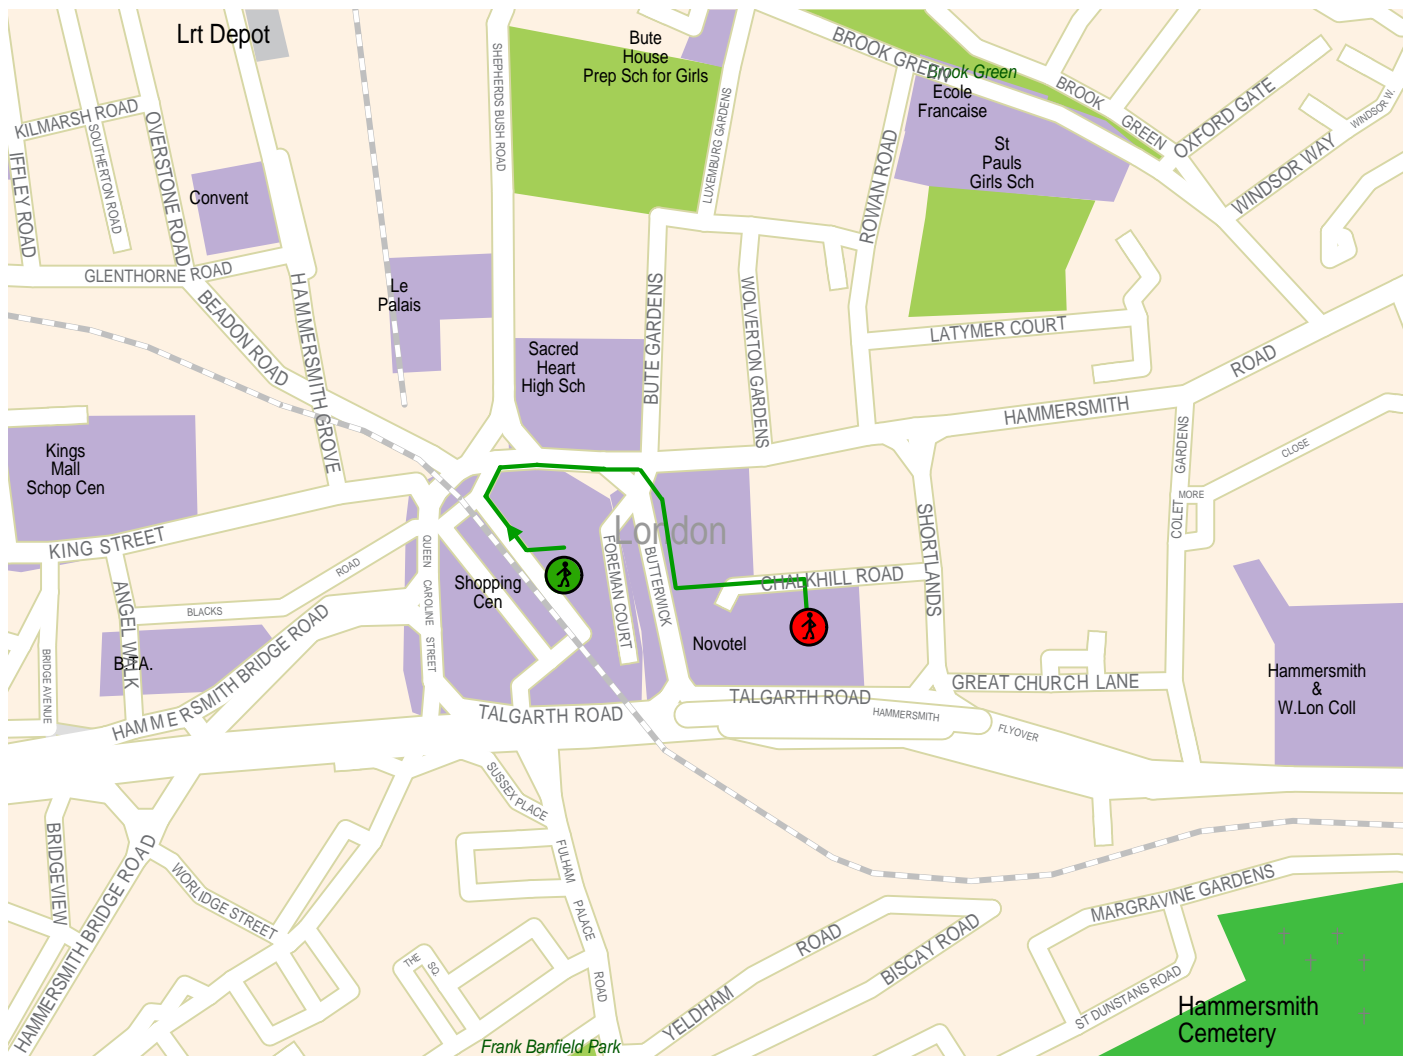

### Suggested path from Hammersmith (London) Hammersmith (Dist&Picc Line) to Hammersmith (London) W6 8DR.

© 2003 NAVTEQ/PTV AG/Map&Guide

- Footpath
- Departure with walk
- Arrival with walk

1.	From Hammersmith Station (District & Piccadilly Line).	
2.	Turn Right Into	Shopping centre
3.	Turn Right Into	Hammersmith Road
4.	Turn Right Into	Butterwick
5.	Turn Left Into	Chalk Hill Road
6.		Arrive at Hammersmith (London) W6 8DR.